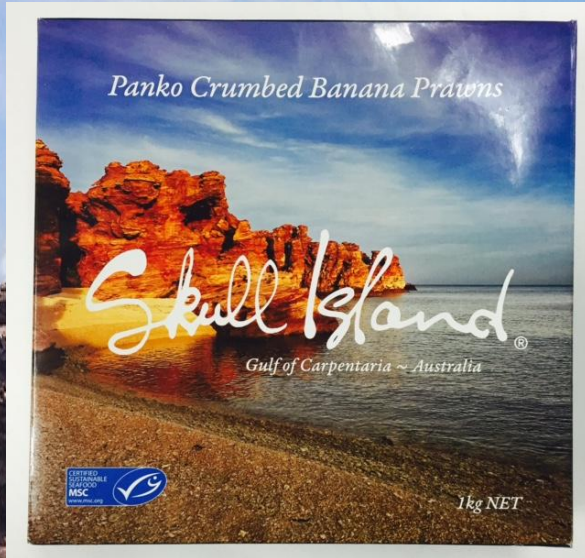

# Skull Island®

Gulf of Carpentaria ~ Australia

## Skull Island Panko Crumbed Banana Prawns

- Wild Caught Australian Banana Prawn
- Certified 'sustainable' by the Marine Stewardship Council (MSC)
- Jumbo size, 32 pieces per kilogram. ~30gm per piece
- More prawn, less crumb! Each prawn is lightly coated allowing you to taste the Australian prawn and not battle through a mouthful of bread crumbs.
- Conveniently IQF torpedo frozen – straight out of the pack into the deep fryer until “golden brown”